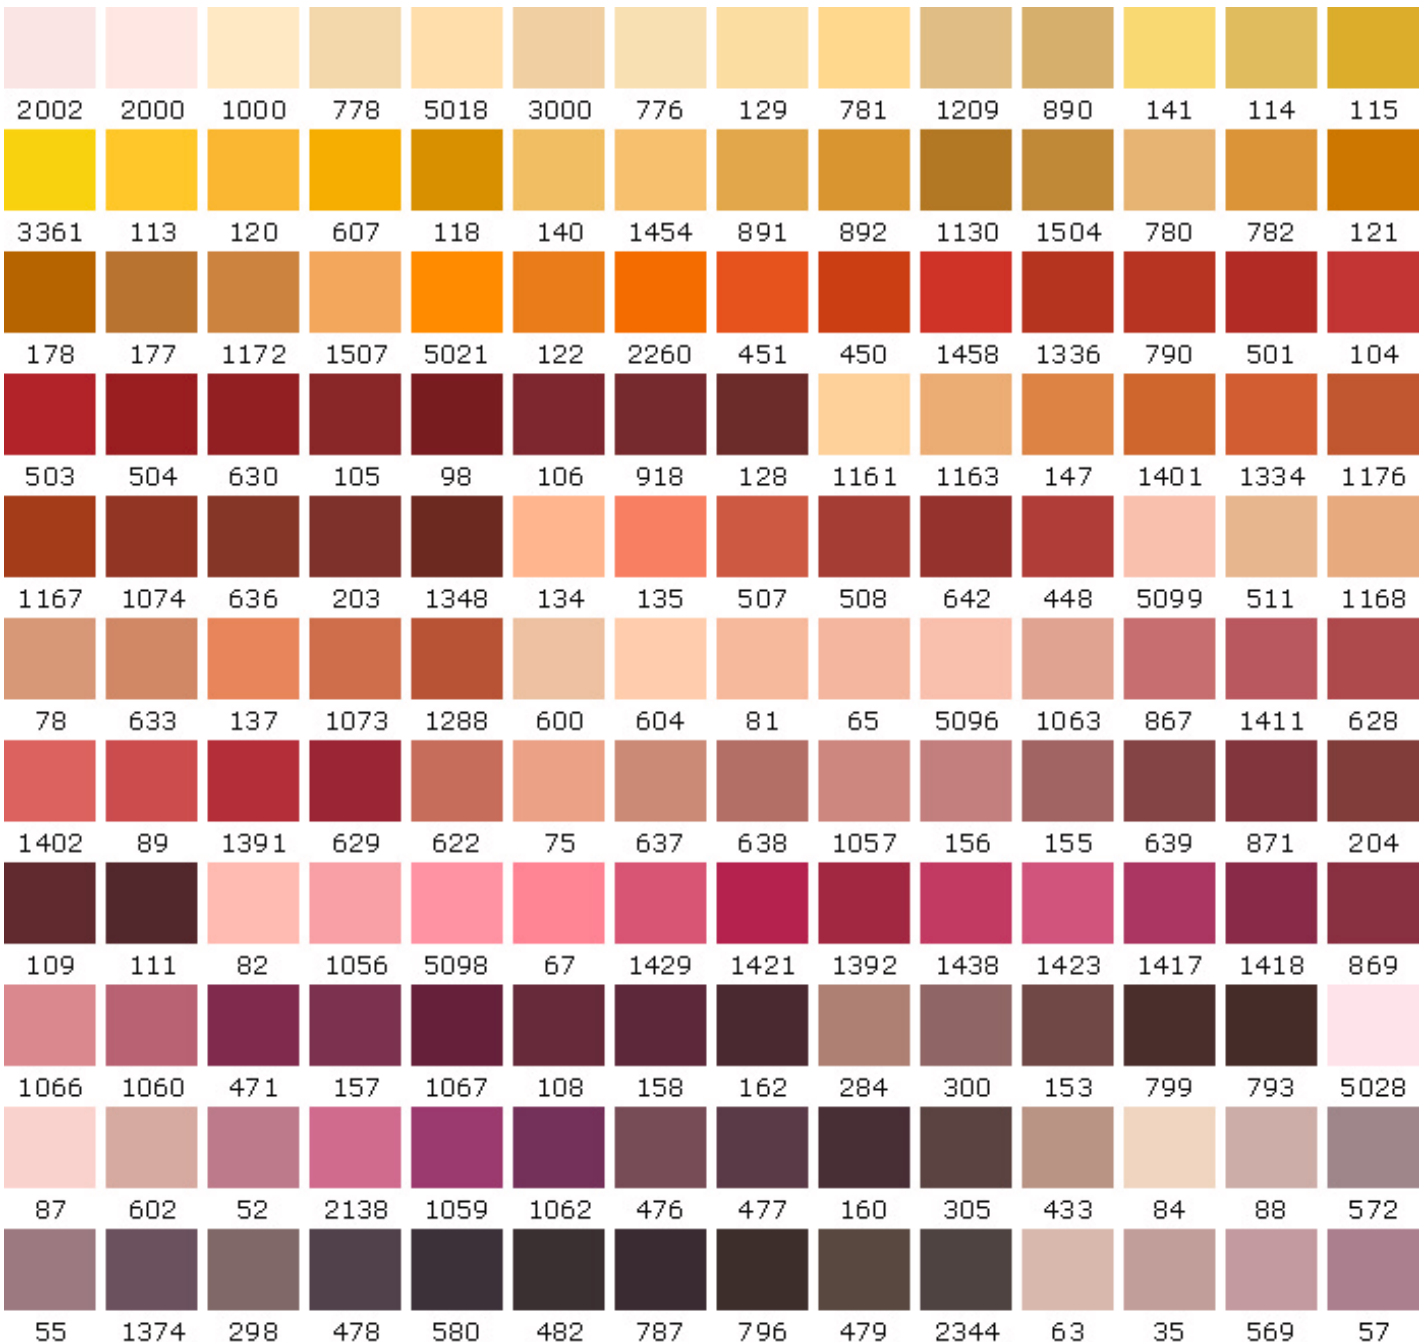

AMANN

G R O U P

sabac Polyester core-spun thread – Number of colours 500

Product	Make-up	Product	Make-up
saba 30	300 m	saba^c 100	10 x 1.000 m 5.000 m
saba^c 50	10 x 500 m 2.500 m	saba^c 120	10 x 1.000 m 5.000 m
saba^c 80	10 x 1.000 m 5.000 m	saba^c 150	10 x 1.000 m 5.000 m

Alle Farben unverbindlich!
All colours without obligation!

If you would like to order the colour shade card please contact your contact at Amann or our central service hotline at nt@amann.com or +49 7143 277-250.